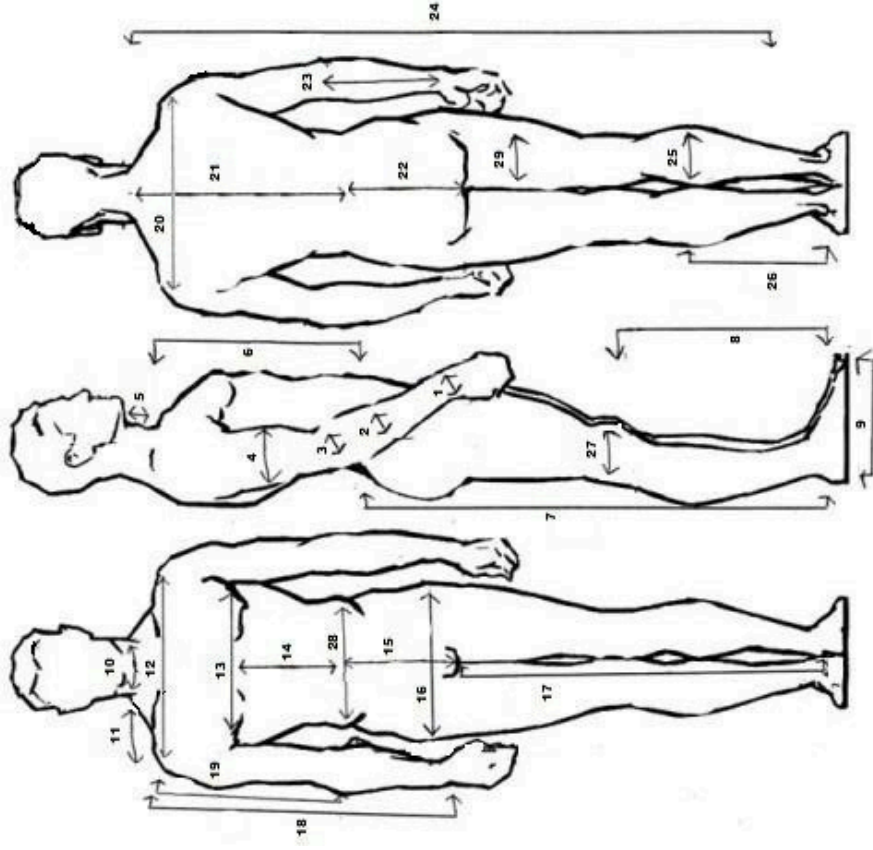

NAME

ORDER

1	WRIST CIRCUMFERENCE	CM	
2	FOREARM CIRCUMFERENCE	CM	
3	ELBOW CIRCUMFERENCE	CM	
4	BICEP CIRCUMFERENCE	CM	
5	COLLAR HEIGHT	CM	
6	FRONT NECK TO WAIST	CM	
7	WAIST TO ANKLE	CM	
8	KNEE TO ANKLE	CM	
9	SHOE SIZE		
10	NECK CIRCUMFERENCE	CM	
11	NECK TO SHOULDER	CM	
12	FRONT SHOULDER WIDTH	CM	
13	CHEST CIRCUMFERENCE	CM	
14	NIPPLE TO WAIST	CM	
15	FRONT WAIST TO CROTCH	CM	
16	HIP CIRCUMFERENCE	CM	
17	INSEAM	CM	
18	SHOULDER TO WRIST	CM	
19	SHOULDER TO ELBOW	CM	
20	BACK SHOULDER WIDTH	CM	
21	BACK NECK TO WAIST	CM	
22	BACK WAIST TO CROTCH	CM	
23	ELBOW TO WRIST	CM	
24	SNOWIE DUSTER LENGTH	CM	
25	CALF CIRCUMFERENCE	CM	
26	CALF TO ANKLE	CM	
27	KNEE CIRCUMFERENCE	CM	
28	WAIST CIRCUMFERENCE	CM	
29	THIGH CIRCUMFERENCE	CM	